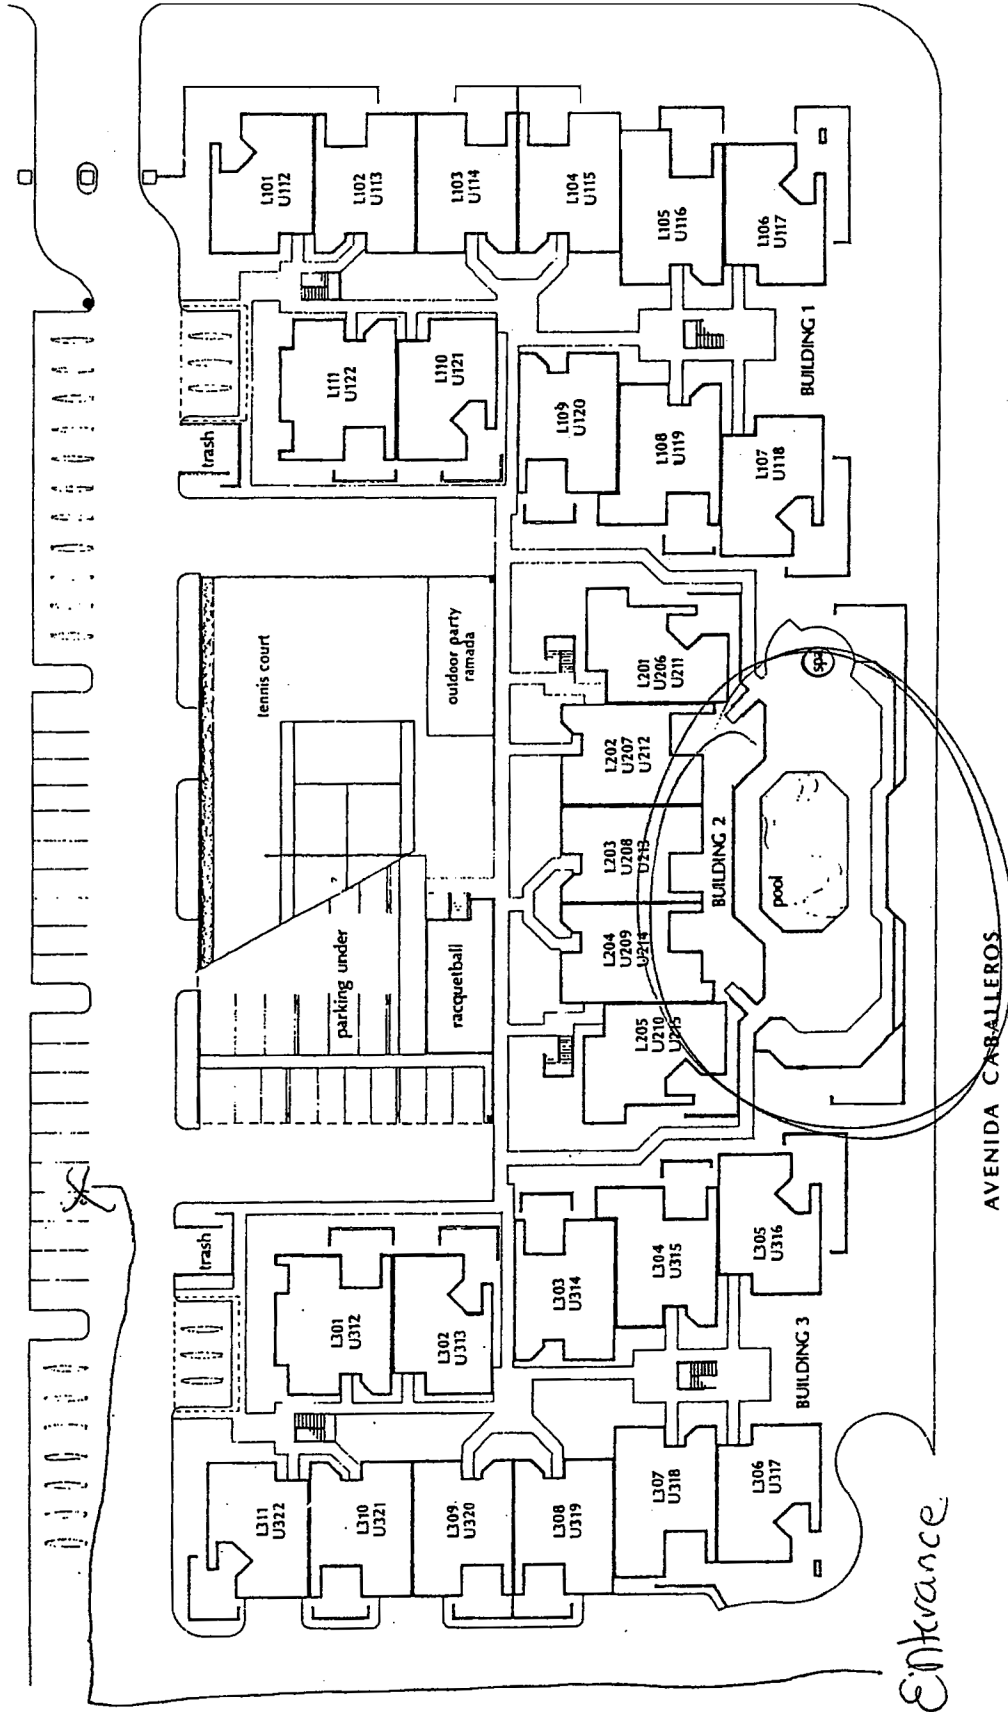

ARENAS ROAD

GATE CODE:
#1010

VILLA CABALLEROS
 255 SOUTH AVENIDA CABALLEROS
 PALM SPRINGS, CALIFORNIA 92262
 (619) 32-CLASS

Entrance